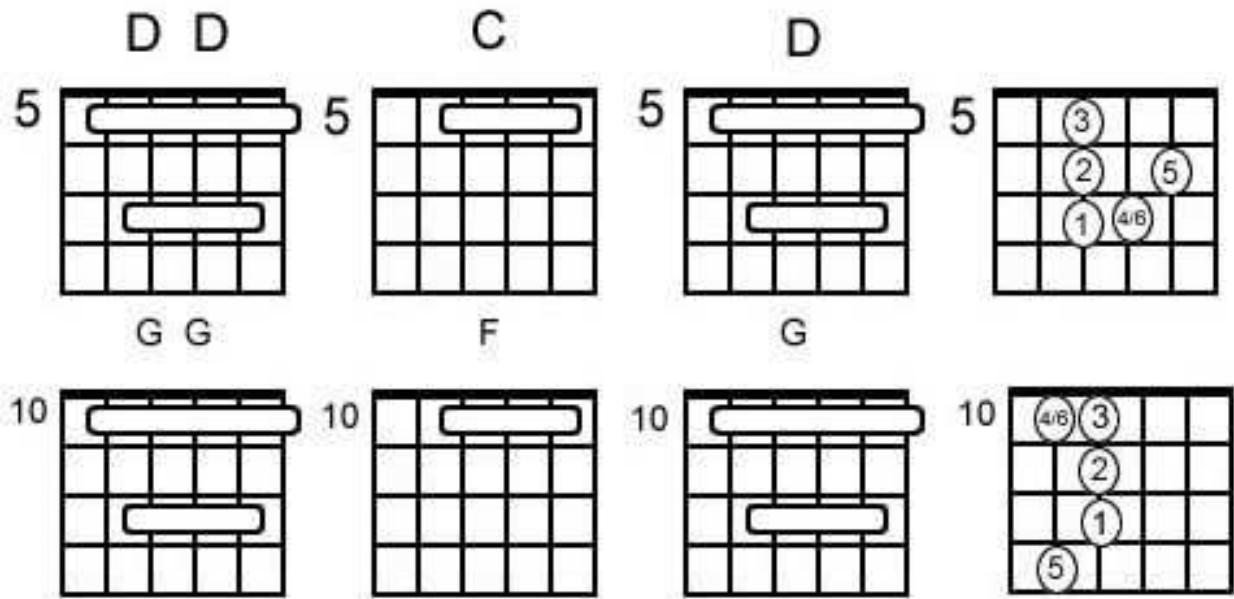

SUNSHINE OF YOUR LOVE by CREAM (alt. lyrics)

INTRO D D C D [play 4 times]

VERSE 1

D D C D [repeated 4 times]

It's getting near dawn
 When lights close their tired eyes
 I'll soon be with you my love
 To give you my dawn surprise

G G F G [repeated 2 times]

I'll be with you darling soon
 I'll be with you when the stars start falling

D D C D [repeated 2 times]

CHORUS [strumming]

A C G [repeated 3 times, last time stay on A]

I've been waiting so long
 To be where I'm goin'
 In the sunshine of your love

BRIDGE [play 1 time]

D D C D

VERSE, CHORUS then VERSE & CHORUS [as instrumental] fade to end