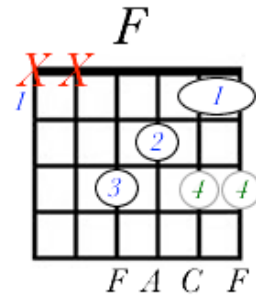

# Send Me on My Way

by **Rusted Root** — charted by Ryan Durfee

e -----3--3-----  
 b ----1-----3--3-----  
 g -----0-----  
 d -----  
 a ----3-----3-----  
 E -----

e -----3--3-----  
 b ----1-----3--3-----  
 g -----2-----  
 d ----3-----3-----  
 a -----  
 E -----

Intro

C C F F

Verses

C C F F

On my way (4 times)

C C

I would like to reach out my hand

C C