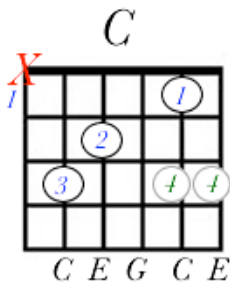

# Send Me on My Way

by **Rusted Root** — charted by Ryan Durfee

e -----3--3-----  
 b ----1-----3--3-----  
 g -----0-----  
 d -----  
 a ----3-----3-----  
 E -----

e -----3--3-----  
 b ----1-----3--3-----  
 g -----2-----  
 d ----3-----3-----  
 a -----  
 E -----

Intro

C C F F

Verses

C C F F

On my way (4 times)

C C

I would like to reach out my hand

C C